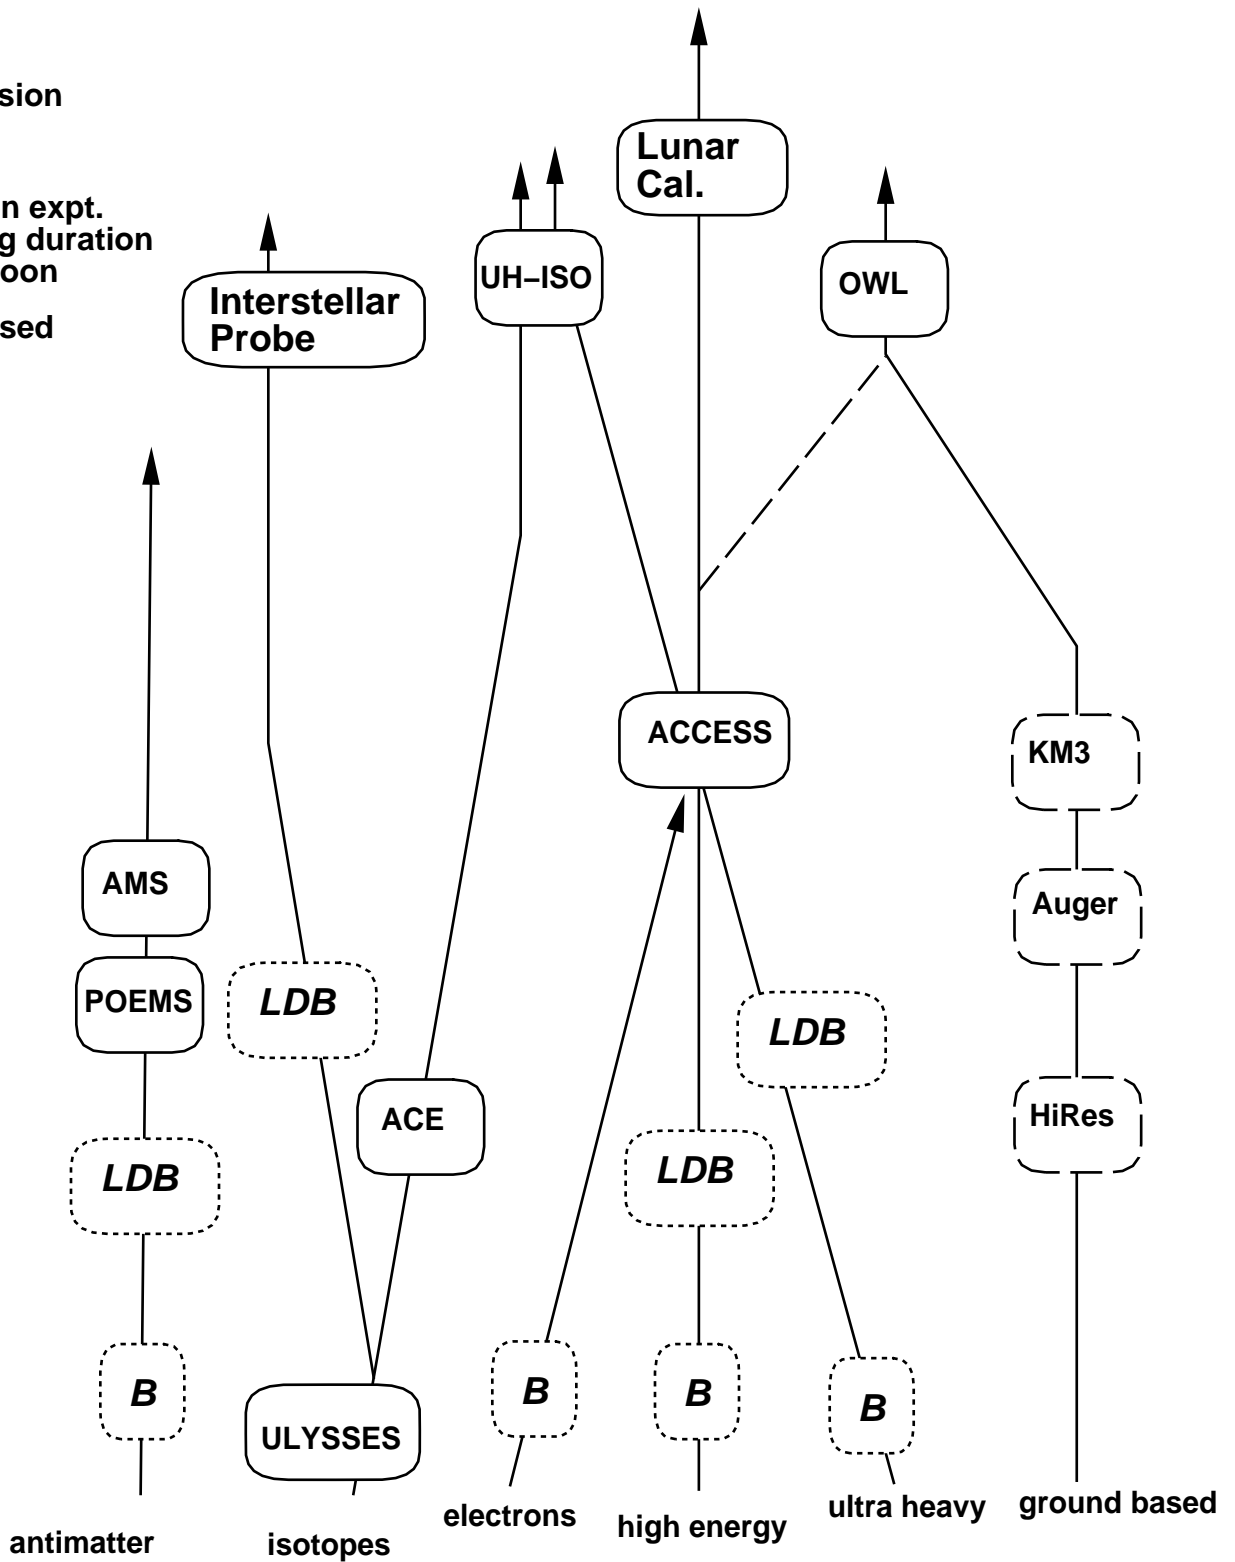

A Roadmap for Cosmic Ray Activities

-  - space mission
-  - suborbital
B - balloon expt.
LDB - long duration balloon
-  - ground based

Timescale

Science Themes